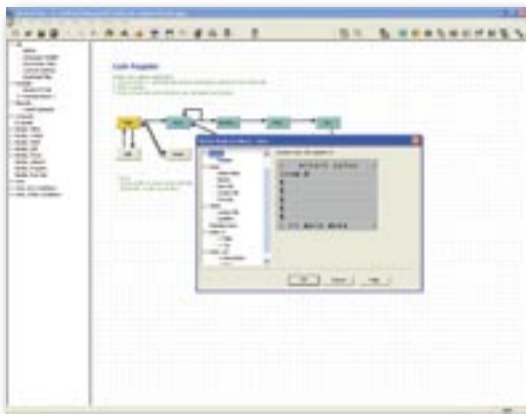

PHYSICAL AND ENVIRONMENTAL

IP Rating	54
DROP TEST	1.2 meters to concrete floor
Dimensions	165 mm (L) x 60 mm (W) x 35mm (H)
Weight approx.	230g with battery pack
Temperature	Operation: -5°C to 50°C Storage: -20°C to 70°C
Humidity Regulatory	5% to 95% RH non-condensing CE, FCC

SOFTWARE PROGRAMMING TOOLS

Program Language	MSC, BorlandC, TurboC
JobGen Plus	A Windows-based program generator tool
FormCaching	A built-in program generator
DLL	Available for 16/32-bit C++, VB, VFP and Delphi

PACKAGING

The HT630 is standard delivered as a complete set (Distributor Pack) containing the following

- Terminal with laser scanner in 512KB, 2.5MB, 4.5MB or 8.5MB RAM memory configuration
- Charging & Communication cable
- Li-Ion battery pack
- Power supply
- JobGen Plus software
- Manual

MODELS

HT630-AA0A1G HT630 with laser scanner, 512KB Distributor Pack
HT630-AB0A1G HT630 with laser scanner, 2.5MB Distributor Pack
HT630-AC0A1G HT630 with laser scanner, 4.5MB Distributor Pack
HT630-AD0A1G HT630 with laser scanner, 8.5MB Distributor Pack

ACCESSORIES

PT063D-1G	Charging and communication cradle
PT063D-3G	Modem Cradle
PT063D-4G	Ethernet Cradle
PT027	Clip-on griddle holster
4000-201461	Shoulder strap for PT027
1010-602141G	Universal Power Supply
1550600598G	Quick charging & communication cable
1550-200703G	RS232 null modem cable
201709G	Li-Ion battery pack
HHT6XX-CAR-01	Easy car holder

HT630-06V3