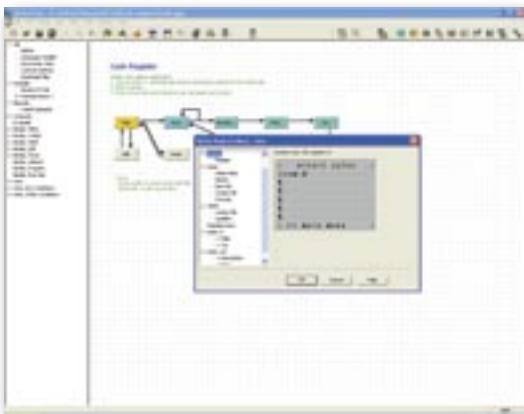

PHYSICAL AND ENVIRONMENTAL

IP Rating	54
DROP TEST	1.2 meters to concrete floor
Dimensions	165 mm (L) x 60 mm (W) x 35mm (H)
Weight approx.	230g with battery pack
Temperature	Operation: -5°C to 50°C Storage: -20°C to 70°C
Humidity Regulatory	5% to 95% RH non-condensing CE, FCC

SOFTWARE PROGRAMMING TOOLS

Program Language	MSC, BorlandC, TurboC
JobGen Plus	A Windows-based program generator tool
FormCaching	A built-in program generator
DLL	Available for 16/32-bit C++, VB, VFP and Delphi

PACKAGING

The HT630 is standard delivered as a complete set (Distributor Pack) containing the following

- Terminal with laser scanner in 512KB, 2.5MB, 4.5MB or 8.5MB RAM memory configuration
- Charging & Communication cable
- Li-Ion battery pack
- Power supply
- JobGen Plus software
- Manual

MODELS

HT630-AA0A1G HT630 with laser scanner, 512KB Distributor Pack
HT630-AB0A1G HT630 with laser scanner, 2.5MB Distributor Pack
HT630-AC0A1G HT630 with laser scanner, 4.5MB Distributor Pack
HT630-AD0A1G HT630 with laser scanner, 8.5MB Distributor Pack

ACCESSORIES

PT063D-1G	Charging and communication cradle
PT063D-3G	Modem Cradle
PT063D-4G	Ethernet Cradle
PT027	Clip-on griddle holster
4000-201461	Shoulder strap for PT027
1010-602141G	Universal Power Supply
1550600598G	Quick charging & communication cable
1550-200703G	RS232 null modem cable
201709G	Li-Ion battery pack
HHT6XX-CAR-01	Easy car holder

HT630-06V3